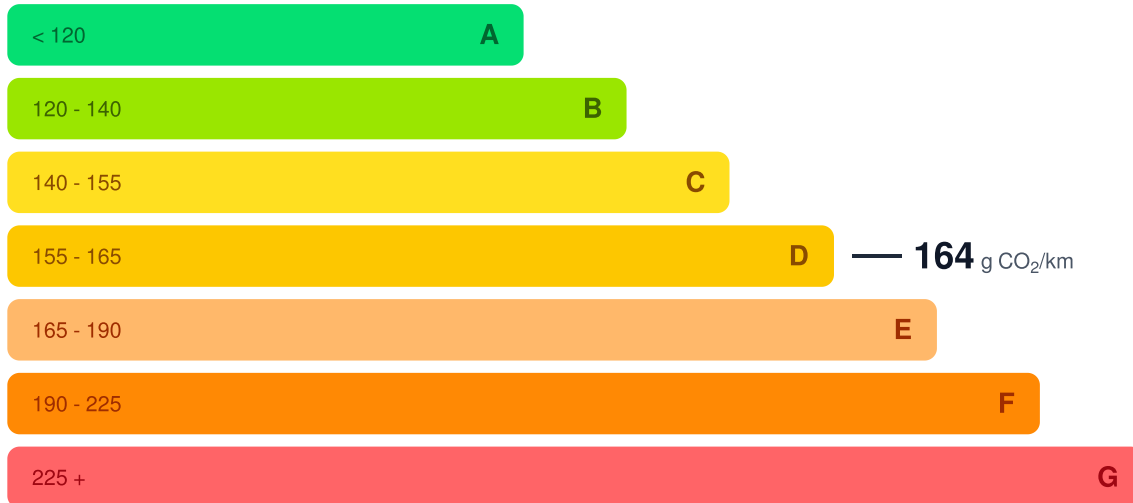

CO2 emissions of your vehicle (calculated in g/km):

Performance

300 hp

POWER / 224 KW

ENGINE
3.0L I6 Turbo
 2998 cc

TRANSMISSION
Automatic

DRIVETRAIN
AWD

Manufacturer Details